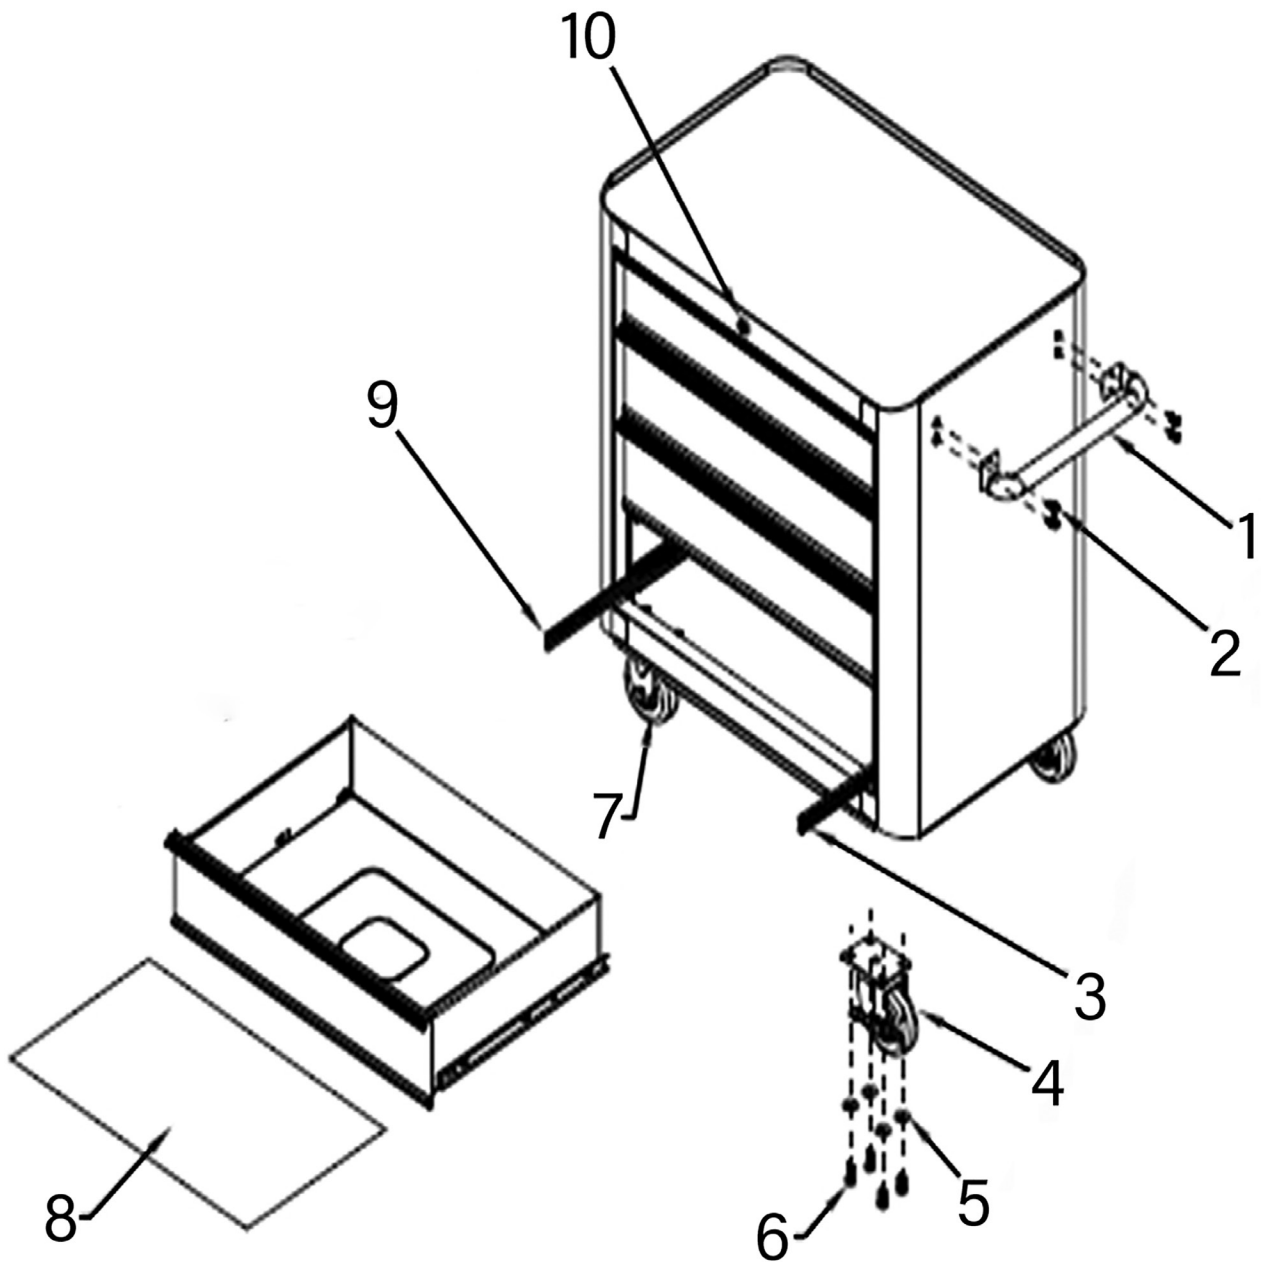

Parts Information:  
**Rollcab 4 Drawer Retro Style - Blue with White Stripes**  
**Model No: AP28204BWS**

Item	Part No.	Description
1	AP41206BWS.01	Cabinet Handle
2	SS612.S	Hex Head Set Screw M6 x 12mm
3	AP28204.03	Bearing Slide, Right
4	AP28204.04	Wheel, Swivel Castor (101 x 10 x 50 x 128)
5	AP28204.05	Washer

Item	Part No.	Description
6	PTB-321024	Hex Bolt M8 x 20mm
7	AP28204.07	Wheel, Fixed Castor (101 x 10 x 50 x 128)
8	AP28204.08	Drawer Liner 565 x 395mm
9	AP28204.09	Bearing Slide, Left
10	AP28204.10	Lock & Key